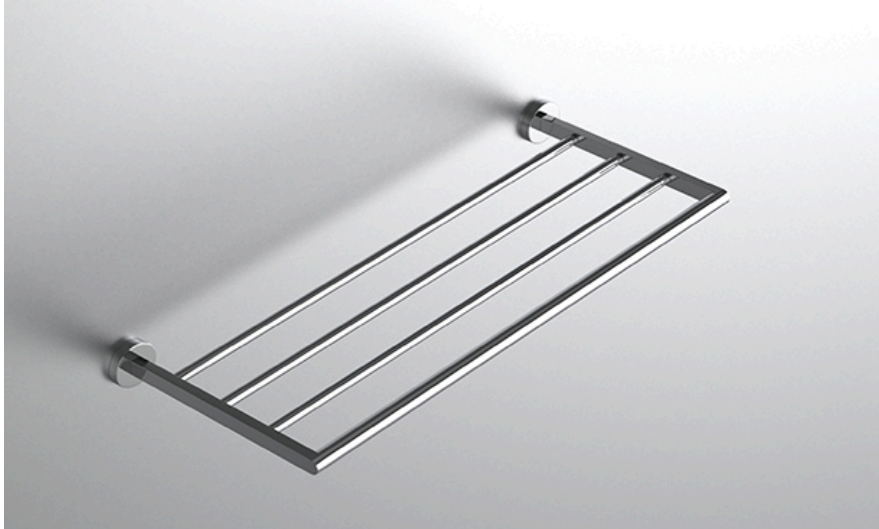

neelnox

LET
THERE
BE **DESIGN.**

FEATURES

- Premium 304 Grade Stainless Steel
- Solid Mount Construction
- Concealed Installation Hardware
- State of the art wall anchors included for installation on Dry wall or Tile

COLLECTION HUGO

TOWEL RACK

Model	Product	Finishes Available
HGO-TRK24	Towel Rack	Multiple finishes available. Over 23 finishes to choose from.

FINISHES			
	Polished (-P)	Antique Copper (-ACOP)	Polished Gold (-PGLD)
	Brushed (-B)	Polished Brass (-PBRS)	Brushed Copper (-BCOP)
	Brushed Gold (-BGLD)	Matte White (-WHT)	Brushed Rose Gold (-BRGD)
	Matte Black (-BLK)	Brushed Modern Bronze (-BMBRZ)	Brushed Black (-BRBLK)
	Oil Rubbed Bronze (-ORB)	Glossy White (-GWHT)	Polished Black (-PBLK)
	Brushed Brass (-BBRS)	Polished Rose Gold (-PRGD)	Antique Nickel (-ANKL)
	Brushed Bronze (-BBRZ)	Unlacquered Brass (-UBRS)	Black Nickel (-NKBL)
	Antique Brass (-ABRS)	Polished Nickel (-PNKL)	

Dimensions in inches

FRONT

TOP

SIDE

NOTE: Dimensions subject to change without notice.